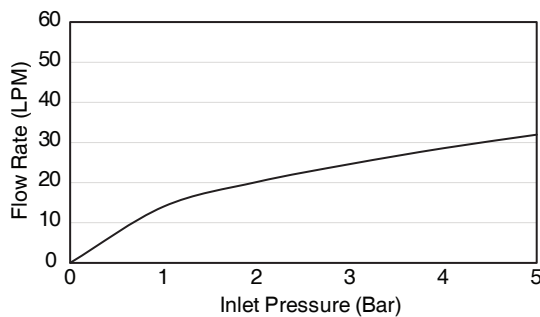

Features

- Brass construction.
- Leak-free ceramic disc valve(s) with lifetime warranty.
- Durable KOHLER finishes resist corrosion and tarnishing.
- 212 mm spout reach.
- Includes 3-function handshower.

Codes/Standards Applicable

Specified model meets or exceeds the following:

- TIS 2066-2552 • GB 18145-2014

Installation Notes

Install this product according to the installation guide.

DECK-MOUNT BATH AND SHOWER FAUCET WITH HANDSHOWER AND DIVERTER K-EX27106T-4

Specified Model

Model	Description	Colors/Finishes	
K-EX27106T-4	Occasion deck-mount bath and shower faucet with handshower and diverter	<input type="checkbox"/> CP: Polished Chrome	<input type="checkbox"/> Others

For a full range of color finishes in your market, please contact your local Kohler representative.

Flow Curve (Bath outlet)

Flow Curve (Hand shower)

Note: Flow rates are approximate. (1 gallon = 3.785 liters, 1 bar = 14.5 psi)