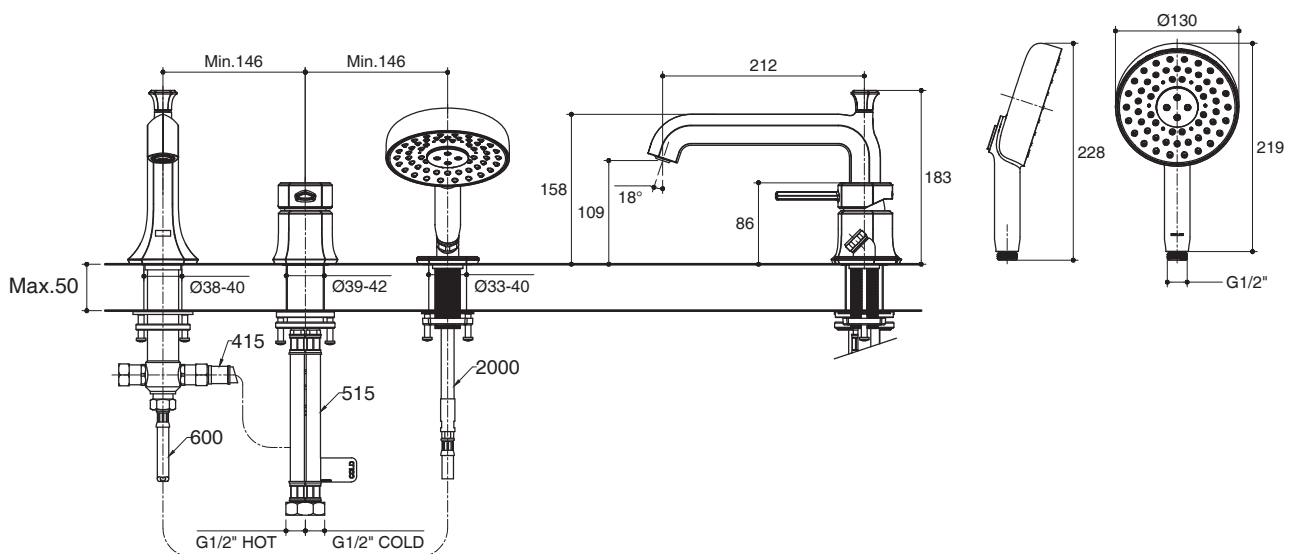

Features

- Brass construction.
- Leak-free ceramic disc valve(s) with lifetime warranty.
- Durable KOHLER finishes resist corrosion and tarnishing.
- 212 mm spout reach.
- Includes 3-function handshower.

Codes/Standards Applicable

Specified model meets or exceeds the following:

- TIS 2066-2552 • GB 18145-2014

Installation Notes

Install this product according to the installation guide.

DECK-MOUNT BATH AND SHOWER FAUCET WITH HANDSHOWER AND DIVERTER K-EX27106T-4

For a full range of color finishes in your market, please contact your local Kohler representative.

Flow Curve (Bath outlet)

Flow Curve (Hand shower)

Note: Flow rates are approximate. (1 gallon = 3.785 liters, 1 bar = 14.5 psi)

Dimensions are approximate. (Do not direct measure a dimensional from picture below.)

Unit: mm

Note: The recommended dimension for installation can be adjusted according to user preferences and layout.

Product Diagram