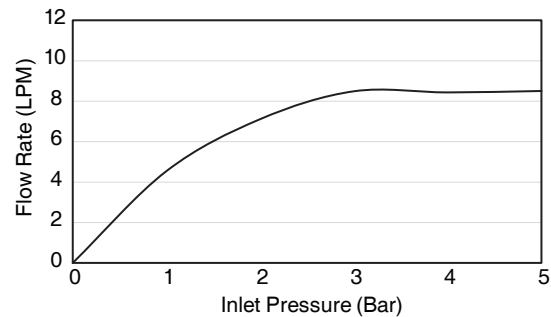

Features

- Brass construction.
- Leak-free ceramic disc valve(s) with lifetime warranty.
- Durable KOHLER finishes resist corrosion and tarnishing.
- 212 mm spout reach.
- Includes 3-function handshower.

Codes/Standards Applicable

Specified model meets or exceeds the following:

- TIS 2066-2552 • GB 18145-2014

Installation Notes

Install this product according to the installation guide.

DECK-MOUNT BATH AND SHOWER FAUCET WITH HANDSHOWER AND DIVERTER K-EX27106T-4

Specified Model

Model	Description	Colors/Finishes	
K-EX27106T-4	Occasion deck-mount bath and shower faucet with handshower and diverter	<input type="checkbox"/> CP: Polished Chrome	<input type="checkbox"/> Others

For a full range of color finishes in your market, please contact your local Kohler representative.

Flow Curve (Bath outlet)

Flow Curve (Hand shower)

Note: Flow rates are approximate. (1 gallon = 3.785 liters, 1 bar = 14.5 psi)